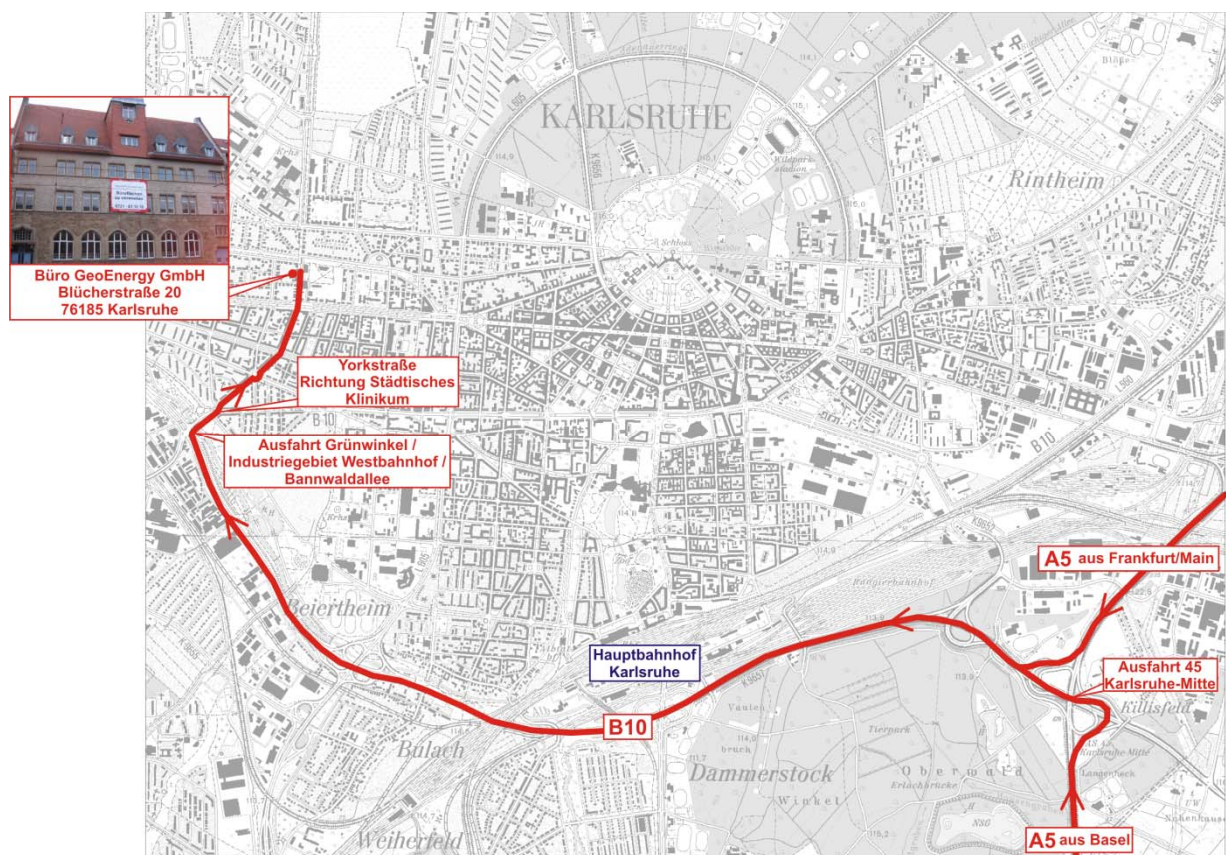

Driving directions

GeoEnergy GmbH
Blücherstraße 20
76185 Karlsruhe
GERMANY

Phone +49-721-680783-0

- Take motorway 'A5' towards Karlsruhe.
- Take slip road No. 45 'Karlsruhe-Mitte' to federal road 'B10'.
- After approx. 5 km take slip road No. 6 towards 'Grünwinkel/ Industriegebiet Westbahnhof/ Bannwaldallee' and follow 'Kriegstraße'.
- After approx. 200 m turn left into 'Yorkstraße'.
- After 50 m turn right and stay on 'Yorkstraße' towards 'Städtisches Klinikum'.
- Go straight on and cross 'Kaiserallee' at the big crossroads (on the right 'ARAL'-filling station).
- Our office is situated approx. 100 m behind the cross roads at the left side ('Blücherstraße 20').

Directions per rail

GeoEnergy GmbH
Blücherstraße 20
76185 Karlsruhe
GERMANY

Phone +49-721-680783-0

- Leave the station at the main entrance.
- Take tramline 6 towards 'Rappenwörth' or 'Daxlanden' at the station forecourt.
- Drop out at stop 'Yorkstraße' (ride time approx. 12 min.).
- Turn right into 'Blücherstraße' at the big crossroads.
- Our office is situated approx. 100 m behind the crossroads at the left side ('Blücherstraße 20').