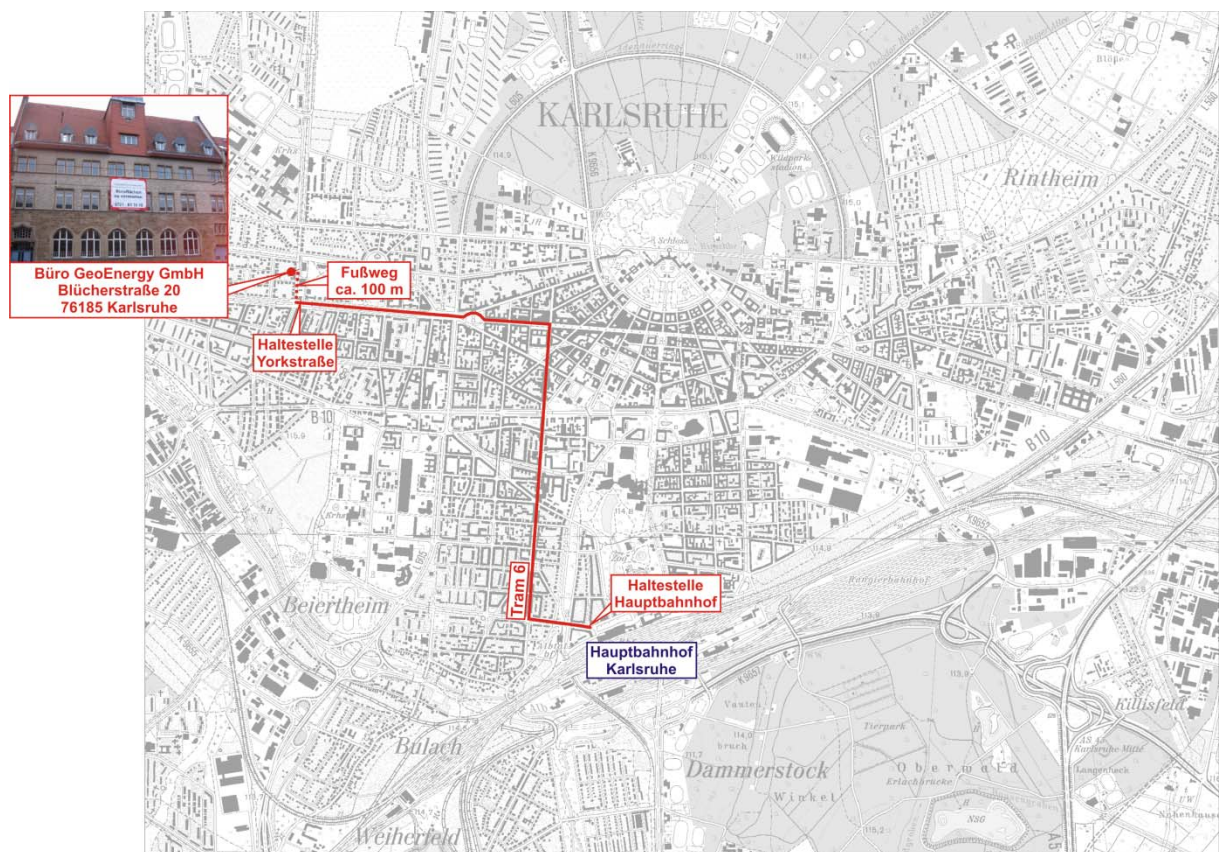

Driving directions

GeoEnergy GmbH
Blücherstraße 20
76185 Karlsruhe
GERMANY

Phone +49-721-680783-0

- Take motorway 'A5' towards Karlsruhe.
- Take slip road No. 45 'Karlsruhe-Mitte' to federal road 'B10'.
- After approx. 5 km take slip road No. 6 towards 'Grünwinkel/ Industriegebiet Westbahnhof/ Bannwaldallee' and follow 'Kriegstraße'.
- After approx. 200 m turn left into 'Yorkstraße'.
- After 50 m turn right and stay on 'Yorkstraße' towards 'Städtisches Klinikum'.
- Go straight on and cross 'Kaiserallee' at the big crossroads (on the right 'ARAL'-filling station).
- Our office is situated approx. 100 m behind the cross roads at the left side ('Blücherstraße 20').

Directions per rail

GeoEnergy GmbH
Blücherstraße 20
76185 Karlsruhe
GERMANY

Phone +49-721-680783-0

- Leave the station at the main entrance.
- Take tramline 6 towards 'Rappenwörth' or 'Daxlanden' at the station forecourt.
- Drop out at stop 'Yorkstraße' (ride time approx. 12 min.).
- Turn right into 'Blücherstraße' at the big crossroads.
- Our office is situated approx. 100 m behind the crossroads at the left side ('Blücherstraße 20').